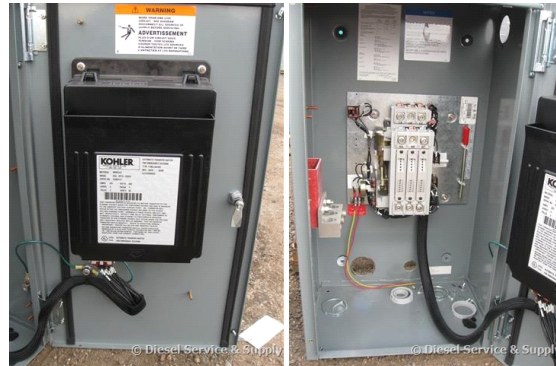

### Engine Specs

**Mfr:** Kohler

**Year:**

**Hours:** 0

**Fuel:**

**Model#:**

**Serial#:**

**Description:** Kohler 225 Amp ATS Model #: KSS-DFTA-02255 Serial #: K2204147 225 Amp, 240 Volts, 3 Phase, Nema 1

**Additional Features:** Full Enclosure.

Overall Weight: 0 lbs.

**Price:** Call us at 800-853-2073 for a quote

**Diesel Service and Supply thoroughly tests all of our products!**

The pricing displayed on our website is subject to change based on deinstallation costs, installation requirements, rigging/disposal, and any other situational variables, but we do try to keep it as up to date as possible.