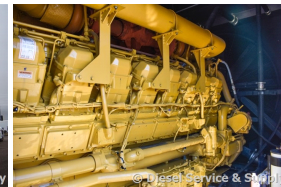

625 Baseline Road, Brighton Colorado 80603
sales@dieselserviceandsupply.com
www.dieselserviceandsupply.com
800-853-2073 303-659-2073
Fax 720-685-7920

Caterpillar - 1500 kW - JUST ARRIVED

Generator Set Specs

Unit#: 87947
Manufacturer: Caterpillar
Capacity: 1500 kW
Rating: Standby
Voltage: 2255 Amps @ 480 V
(60 Hz, Three-Phase)
of Leads: 6
Model#: SR4B
Serial#: 5WN01644

Engine Specs

Mfr: Caterpillar
Year: 2000
Hours: 585
Fuel: Diesel
Model#: 3512B
Serial#: 6WN00532

Description: Caterpillar 1500 kW Diesel Generator Set Model #3512B, Serial #6WN00532 Year 2000, 601 Hours Run, 480 Volt, 3 Phase, Sound Attenuated Enclosure, 2000 Gallon Base Fuel Tank.

Additional Features: Sound Attenuated Enclosure, Auto Start/Stop, Safety Shut Down, 24 Volt Alternator, Dry Pack Air Cleaner, 2500 Amp Circuit Breaker, Muffler, Tank Type Block Heater, Digital Generator Panel, Digital Engine Panel, Engine Mount Radiator, 2000 Gallon Fuel Tank.