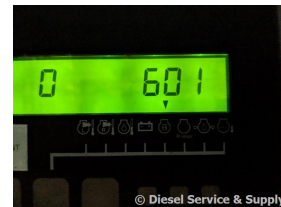

625 Baseline Road, Brighton Colorado 80603
sales@dieselserviceandsupply.com
www.dieselserviceandsupply.com
800-853-2073 303-659-2073
Fax 720-685-7920

Caterpillar - 1500 kW - JUST ARRIVED

Generator Set Specs

Unit#: 87947
Manufacturer: Caterpillar
Capacity: 1500 kW
Rating: Standby
Voltage: 2255 Amps @ 480 V
(60 Hz, Three-Phase)
of Leads: 6
Model#: SR4B
Serial#: 5WN01644

Engine Specs

Mfr: Caterpillar
Year: 2000
Hours: 585
Fuel: Diesel
Model#: 3512B
Serial#: 6WN00532

Description: Caterpillar 1500 kW Diesel Generator Set Model #3512B, Serial #6WN00532 Year 2000, 601 Hours Run, 480 Volt, 3 Phase, Sound Attenuated Enclosure, 2000 Gallon Base Fuel Tank.

Additional Features: Sound Attenuated Enclosure, Auto Start/Stop, Safety Shut Down, 24 Volt Alternator, Dry Pack Air Cleaner, 2500 Amp Circuit Breaker, Muffler, Tank Type Block Heater, Digital Generator Panel, Digital Engine Panel, Engine Mount Radiator, 2000 Gallon Fuel Tank.

Overall Dimensions: 459"L X 127"W X 150"H
Overall Weight: 62,500 lbs.

Price: Call us at 800-853-2073 for a quote

Diesel Service and Supply thoroughly tests all of our products!

The pricing displayed on our website is subject to change based on deinstallation costs, installation requirements, rigging/disposal, and any other situational variables, but we do try to keep it as up to date as possible.