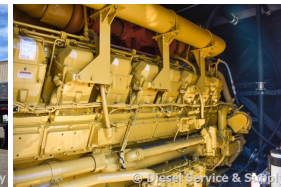

625 Baseline Road, Brighton Colorado 80603
sales@dieselserviceandsupply.com
www.dieselserviceandsupply.com
800-853-2073 303-659-2073
Fax 720-685-7920

Caterpillar - 1500 kW - JUST ARRIVED

Generator Set Specs

Unit#: 87946
Manufacturer: Caterpillar
Capacity: 1500 kW
Rating: Standby
Voltage: 2255 Amps @ 480 V
(60 Hz, Three-Phase)
of Leads: 6
Model#: SR4B
Serial#: 5WN01642

Engine Specs

Mfr: Caterpillar
Year: 2000
Hours: 563
Fuel: Diesel
Model#: 3512B
Serial#: 6WN00529

Description: Caterpillar 1500 kW Diesel Generator Set Model #3512B, Serial #6WN00529 Year 2000, 574 Hours Run, 480 Volt, 3 Phase, Sound Attenuated Enclosure, 2000 Gallon Base Fuel Tank.

Additional Features: Sound Attenuated Enclosure, Auto Start/Stop, Safety Shut Down, 24 Volt Alternator, Dry Pack Air Cleaner, 2500 Amp Circuit Breaker, Muffler, Tank Type Block Heater, Digital Generator Panel, Digital Engine Panel, Engine Mount Radiator, 2000 Gallon Fuel Tank.