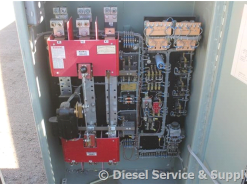

Manufacturer: Russelectric

Capacity: 600 kW

Rating:

Voltage: 600 Amps @ 480 V (60 Hz, Three-Phase)

of Leads:

Model#: SRMT-6003C

Serial#: 5484-1

Engine Specs

© Diesel Service & Supply

Description: Russelectric 600 Amp ATS Model #SRMT-6003C Serial #5484-1 Year 1972, 480 Volt, 3 Phase, 4 Wire, 60 Hz.

Additional Features: Weatherproof Enclosure.

Overall Dimensions: 32"L X 20"W X 58"H