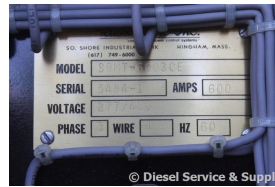

© Diesel Service & Supply

© Diesel Service & Supply