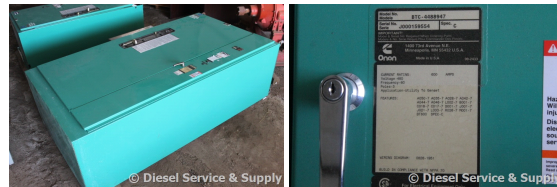

625 Baseline Road, Brighton Colorado 80603
sales@dieselserviceandsupply.com
www.dieselserviceandsupply.com
800-853-2073 303-659-2073
Fax 720-685-7920

Onan - 600 Amp ATS

Generator Set Specs

Unit#: 87352

Manufacturer: Onan

Capacity: 600 kW

Rating:

Voltage: @ 480 V (60 Hz, Three
-Phase)

of Leads:

Model#: BTC4488947

Serial#: J000159554

Engine Specs

Mfr: Onan

Year:

Hours: 0

Fuel:

Model#:

Serial#:

Description: Onan 600 Amp ATS Model #: BTC-4488947 Serial #: J000159554 480 Volt, 60 Hz

Additional Features: Full Enclosure.

Overall Dimensions: 48"L X 29"W X 93"H